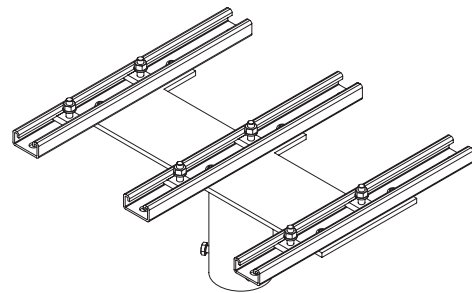

THE T7FM WITH THREE TRAKMOUNT RAILS