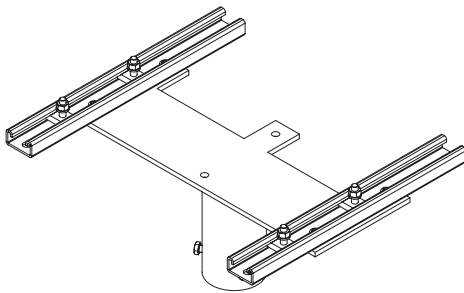

VIPAK® T7FM ENCLOSURE MOUNT 700 SERIES ENCLOSURE

The T7FM mounts directly to the 700 series enclosure, and contains a standard 2" NB mounting pipe socket. The T7FM mount can support up to three TRAKMOUNT rails or instrument mounting brackets

including the universal instrument mounting bracket (UB), manifold support bracket (MSB), vertical flat plate bracket (14VBF) or two inch offset pipe support bracket (12IPBOF).

THE T7FM WITH TWO TRAKMOUNT RAILS