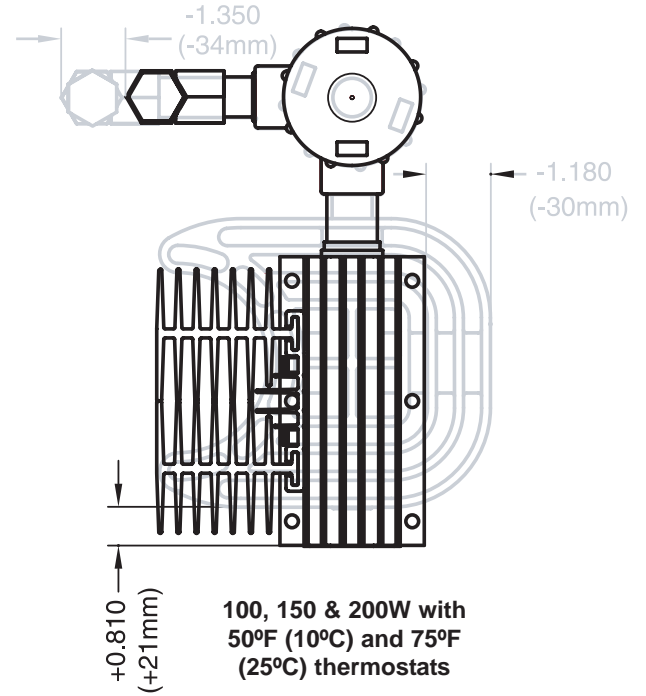

T-SERIES ENCLOSURE HEATER CHANGE-OVER GUIDE

for E-Series to T-Series

No height difference

No height difference

T-SERIES ENCLOSURE HEATER CHANGE-OVER GUIDE

for E-Series to T-Series

No height difference

Specifications subject to change without notice.