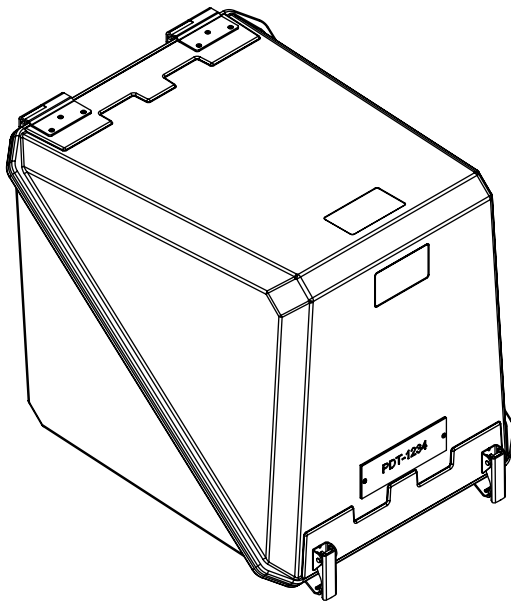

STAINLESS STEEL TAG

Worldwide Offices:

USA: 1900 Crystal Industrial Court • St. Louis, Missouri 63114 • Ph: 314/236-2020 • Fax: 314/236-2080

BELGIUM: Mallekotstraat 65 • B 2500 Lier, Belgium • Ph (+32) 3 491 9875 • Fax (+32) 3 491 9876

CANADA: Suite 400 • 609 14th Street NW • Calgary, AB T2N 2A1 • Ph 403/730-7277 • Fax 403/730-7279

obcorp@obcorp.com • www.obcorp.com