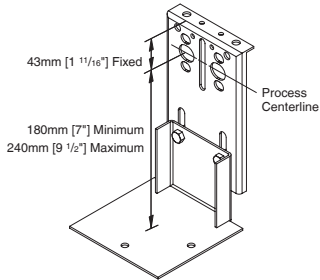

INSTRUMENT MOUNTING BRACKETS 500 & 700 SERIES ENCLOSURES

UB (Universal Bracket)

MANIFOLD MOUNTING

TRANSMITTER BACK MOUNTING

MSB (Manifold Support Bracket)

MANIFOLD MOUNTING

IPBOF12 (Internal Pipe Bracket)

TRANSMITTER MOUNTING

MANIFOLD MOUNTING

12VBF (Vertical Bracket)

MANIFOLD MOUNTING

MMP (Manifold Mounting Plate)

TRANSMITTER MOUNTING

Specifications subject to change without notice.

Worldwide Offices:

USA: 1900 Crystal Industrial Court • St. Louis, Missouri 63114 • Ph: 314/236-2020 • Fax: 314/236-2080