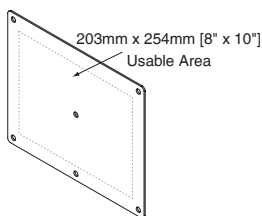

MANIFOLD MOUNTING

12VBF (Vertical Bracket)

MANIFOLD MOUNTING

MMP (Manifold Mounting Plate)

TRANSMITTER MOUNTING

Specifications subject to change without notice.

Worldwide Offices:

USA: 1900 Crystal Industrial Court • St. Louis, Missouri 63114 • Ph: 314/236-2020 • Fax: 314/236-2080