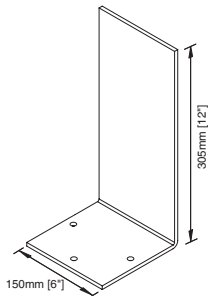

INSTRUMENT MOUNTING BRACKETS 500 & 700 SERIES ENCLOSURES

UB (Universal Bracket)

MANIFOLD MOUNTING

TRANSMITTER BACK MOUNTING

MSB (Manifold Support Bracket)

MANIFOLD MOUNTING

IPBOF12 (Internal Pipe Bracket)

TRANSMITTER MOUNTING

MANIFOLD MOUNTING

12VBF (Vertical Bracket)

MANIFOLD MOUNTING

MMP (Manifold Mounting Plate)

TRANSMITTER MOUNTING

Specifications subject to change without notice.

Worldwide Offices:

USA: 1900 Crystal Industrial Court • St. Louis, Missouri 63114 • Ph: 314/236-2020 • Fax: 314/236-2080