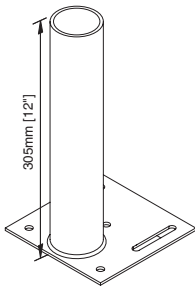

INSTRUMENT MOUNTING BRACKETS 500 & 700 SERIES ENCLOSURES

UB (Universal Bracket)

MANIFOLD MOUNTING

TRANSMITTER BACK MOUNTING

MSB (Manifold Support Bracket)

MANIFOLD MOUNTING

IPBOF12 (Internal Pipe Bracket)

TRANSMITTER MOUNTING

MANIFOLD MOUNTING

12VBF (Vertical Bracket)

MANIFOLD MOUNTING

MMP (Manifold Mounting Plate)

TRANSMITTER MOUNTING

Specifications subject to change without notice.

Worldwide Offices:

USA: 1900 Crystal Industrial Court • St. Louis, Missouri 63114 • Ph: 314/236-2020 • Fax: 314/236-2080