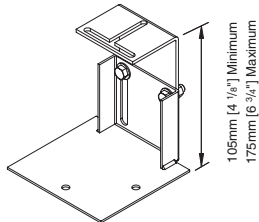

INSTRUMENT MOUNTING BRACKETS 500 & 700 SERIES ENCLOSURES

UB (Universal Bracket)

MANIFOLD MOUNTING

TRANSMITTER BACK MOUNTING

MSB (Manifold Support Bracket)

MANIFOLD MOUNTING

IPBOF12 (Internal Pipe Bracket)

TRANSMITTER MOUNTING

MANIFOLD MOUNTING

12VBF (Vertical Bracket)

MANIFOLD MOUNTING

MMP (Manifold Mounting Plate)

TRANSMITTER MOUNTING

Specifications subject to change without notice.

Worldwide Offices:

USA: 1900 Crystal Industrial Court • St. Louis, Missouri 63114 • Ph: 314/236-2020 • Fax: 314/236-2080